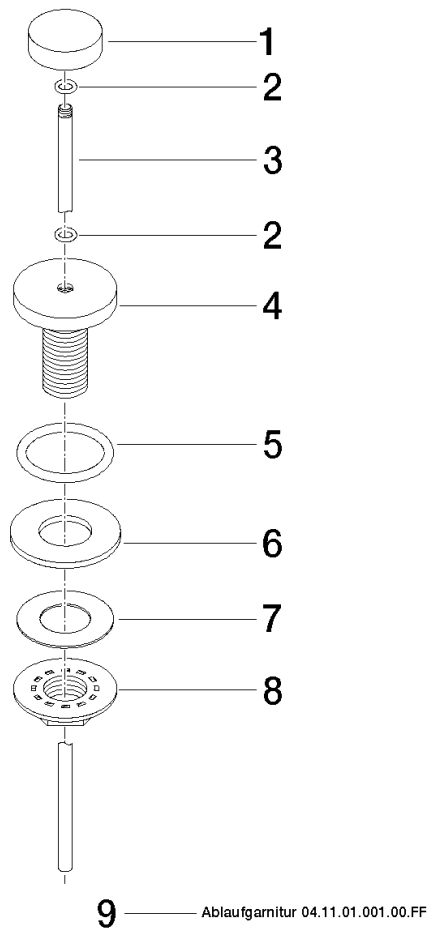

Basin Waste with knob for deck mounting 1 1/4" - Brushed Durabronze (23kt Gold)

IMO

10 200 970

Fits: IMO, LULU, MADISON, MEM, TARA, CL.1, LISSÉ, VAIA, META, CYO

	Brushed Durabronze (23kt Gold)	10 200 970-28
	Chrome	10 200 970-00
	Brushed Platinum	10 200 970-06
	Platinum	10 200 970-08
	Durabronze (23kt Gold)	10 200 970-09
	Dark Chrome	10 200 970-19
	Light Gold	10 200 970-26
	Brushed Light Gold	10 200 970-27
	Matte Black	10 200 970-33
	Brushed Bronze	10 200 970-42
	Brushed Champagne (22kt Gold)	10 200 970-46
	Champagne (22kt Gold)	10 200 970-47
	Brushed Chrome	10 200 970-93
	Brushed Dark Platinum	10 200 970-99

Basin Waste with knob for deck mounting 1 1/4" - Brushed Durabronze (23kt Gold)

IMO

10 200 970

Only suitable for basins with an overflow.

Basin Waste with knob for deck mounting 1 1/4" - Brushed Durabronz (23kt Gold)

IMO

10 200 970

10 200 970
Parts for other finishes can be found here: Chrome

Spare parts list

No.	Item Number	Name	Quantity used	Delivery time
1	09 21 33 001-28	handle	1	20
2	09 14 10 007 90	seal	2	2
3	09 31 09 004-28	pull-rod	1	20
4	09 18 40 022-28	sleeve	1	20
5	09 14 10 095 90	seal	1	2
6	09 14 05 012 90	seal	1	2
7	09 14 40 001 90	seal	1	60
8	09 23 10 010 90	nut	1	2
9	90 11 01 001 00-28	pop-up waste	1	20